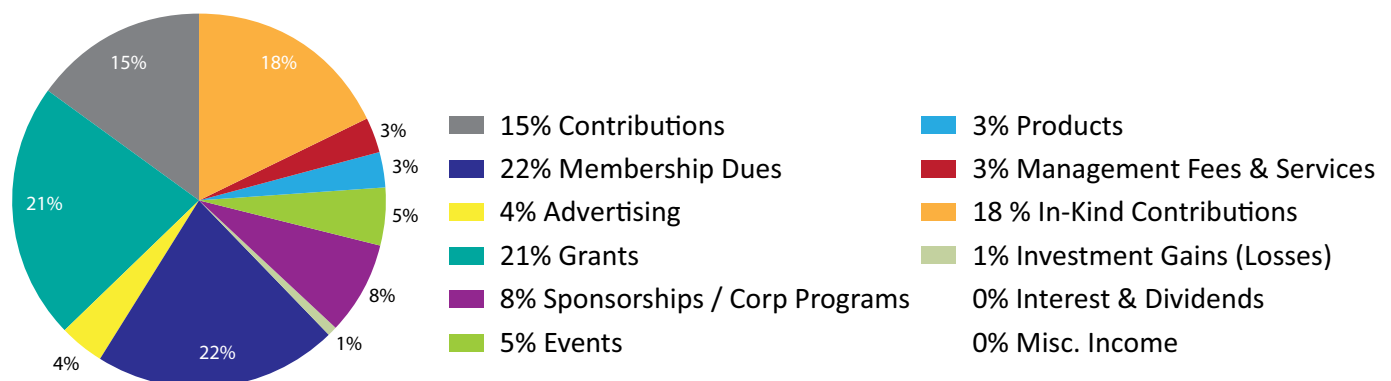

2011 Statement of Activities

Revenue	Unrestricted	Temporarily Restricted	Total 2012	Total 2011
PUBLIC SUPPORT				
Contributions	$104,034	$114,300	$218,334	$167,254
OTHER REVENUE				
Membership dues	$327,021		$327,021	$311,182
Advertising	$55,716		$55,716	$41,387
Grants		$298,141	$298,141	$200,105
Events	$77,481		$77,481	$68,400
Sponsorships/Corp Programs	$121,317		$121,317	$122,817
Products	$39,339		$39,339	$32,637
Investment Gains/(losses)	$16,415		$16,415	$(6,594)
Management Fees & Services	$42,865		$42,865	$86,600
In-Kind Contributions	$254,550		$254,550	$201,399
Interest & Dividends	$1,851		$1,851	$1,775
Misc. Income	$564		$564	$244
Net Assets Released from Restriction	$291,983	$(291,983)		
Total Support and Revenue	$1,333,136	$120,458	$1,453,594	$1,228,992
EXPENSES				
Program Services:				
Access & Conservation	$745,210	$-	$745,210	$657,121
Public Education	$403,276	$-	$403,276	$406,892
Total Program Services	$1,148,486	$-	$1,148,486	$1,064,013
SUPPORTING SERVICES				
General & Administrative	$117,385	$-	$117,385	$123,664
Fundraising	$84,962	$-	$84,962	$75,220
Total Supporting Services	$202,347	$-	$202,347	$198,884
Total Expenses	$1,350,833	$-	$1,350,833	$1,262,897
Change in Net Assets	$(17,697)	$120,458	$102,761	$(33,905)

2012 REVENUE SOURCES