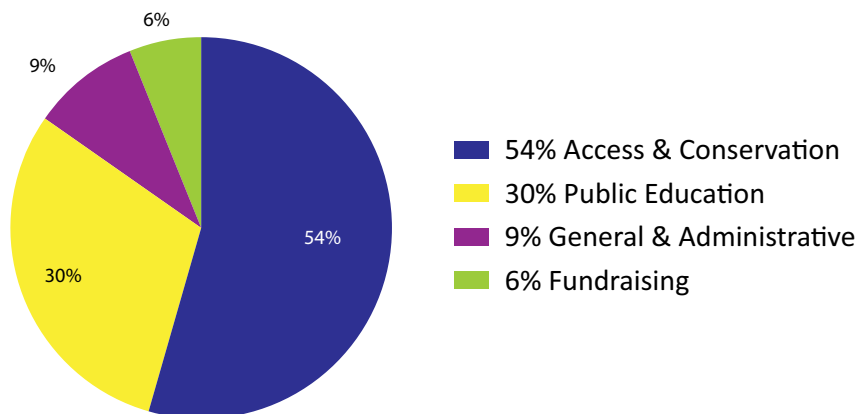

2012 FUNCTIONAL EXPENSES

2012 Honor Roll

ENDURING RIVERS CIRCLE

A new program established in 2012 to recognize people who have helped to continue our river stewardship efforts through their estate plans.