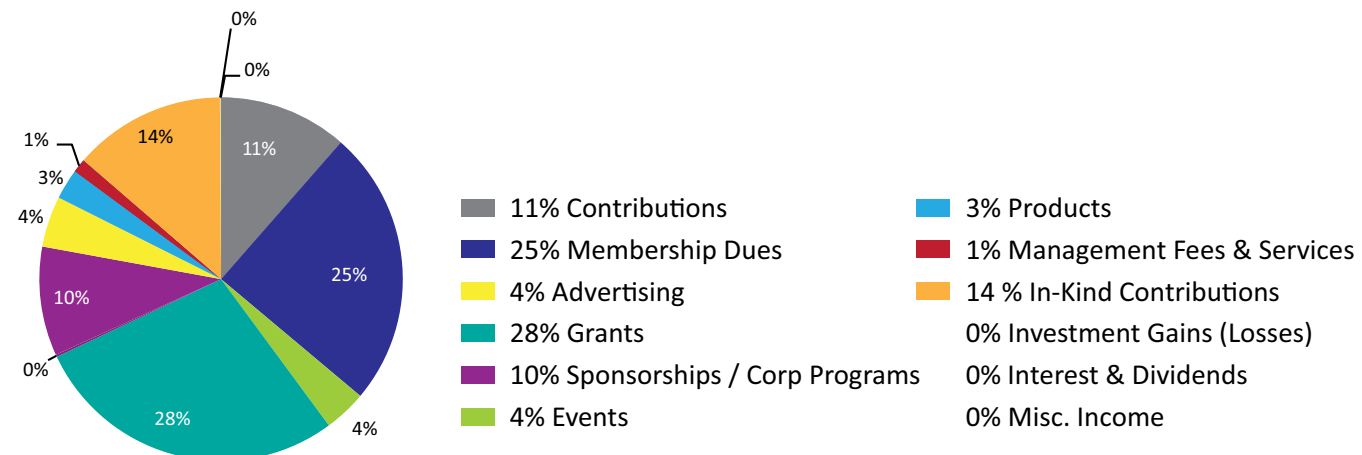

2013 Statement of Activities

Revenue	Unrestricted	Temporarily Restricted	Total 2013	Total 2012
PUBLIC SUPPORT				
Contributions	$89,044	$75,668	$164,712	$218,334
OTHER REVENUE				
Membership dues	$354,834		$354,834	$327,021
Advertising	$54,424		$54,424	$55,716
Grants		$403,885	$403,885	$298,141
Events	$65,160		$65,160	$77,481
Sponsorships/Corp Programs	$139,730		$139,730	$121,317
Products	$39,006		$39,006	$39,339
Investment Gains/(losses)	$2,903		$2,903	$16,415
Management Fees & Services	$17,600		$17,600	$42,865
In-Kind Contributions	$195,039		$195,039	$254,550
Interest & Dividends	$872		$872	$1,851
Misc. Income	$624		$624	$564
Net Assets Released from Restriction	$449,557	$(449,557)	$-	$-
Total Support and Revenue	$1,408,793	$29,996	$1,438,789	$1,453,594
EXPENSES				
Program Services:				
Access & Conservation	$710,922	$-	$710,922	$745,210
Public Education	$416,293	$-	$416,293	$403,276
Total Program Services	$1,127,215	$-	$1,127,215	$1,148,486
SUPPORTING SERVICES				
General & Administrative	$119,611	$-	$119,611	$117,385
Fundraising	$115,789	$-	$115,789	$84,962
Total Supporting Services	$235,400	$-	$235,400	$202,347
Total Expenses	$1,362,615	$-	$1,362,615	$1,350,833
Change in Net Assets	$46,178	$29,996	$76,174	$102,761

2013 REVENUE SOURCES