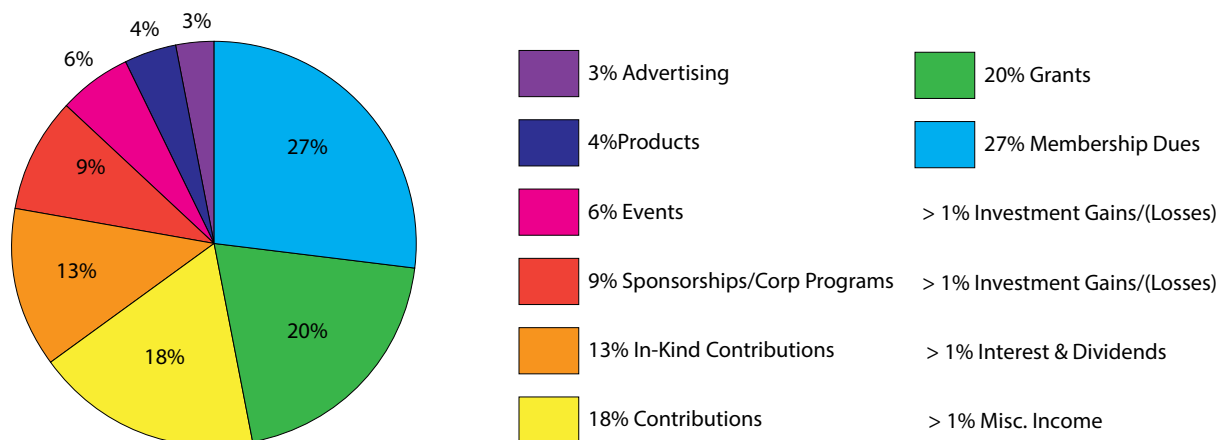

2015 Statement of Activities

Revenue	Unrestricted	Temporarily Restricted	Total 2015	Total 2014
PUBLIC SUPPORT				
Contributions	$185,458	$62,069	$247,527	$213,847
OTHER REVENUE				
Membership dues	$366,537		$366,537	$358,508
Advertising	$44,419		$44,419	$36,584
Grants	$-	$271,474	$271,474	$463,272
Events	$84,861		$84,861	$86,440
Sponsorships/Corp Programs	$117,171		$117,171	$83,120
Products	$51,914		$51,914	$52,667
Investment Gains/(losses)	$(760)		$(760)	$2,648
In-Kind Contributions	$180,740		$180,740	$235,847
Interest & Dividends	$903		$903	$973
Misc. Income	$1,270		$1,270	$1,022
Net Assets Released from Restriction	$428,330	$(428,330)	$-	$-
Total Support and Revenue	$1,460,843	$(94,787)	$1,366,056	$1,534,928
EXPENSES				
Program Services:				
Access & Conservation	$627,805		$627,805	$860,774
Public Education	$407,763		$407,763	$410,164
Total Program Services	$1,035,568		$1,035,568	$1,270,938
SUPPORTING SERVICES				
General & Administrative	$186,865		$186,865	$134,603
Fundraising	$109,851		$109,851	$122,939
Total Supporting Services	$296,716		$296,716	$257,542
Total Expenses	$1,332,284		$1,332,284	$1,528,480
Change in Net Assets Before Gains/(Losses)	$128,559	$(94,787)	$33,772	$6,448
Website Write-down	$(132,274)		$(132,274)	
Total Change in Net Assets	$(3,715)	$(94,787)	$(98,502)	$6,448

2015 REVENUE SOURCES