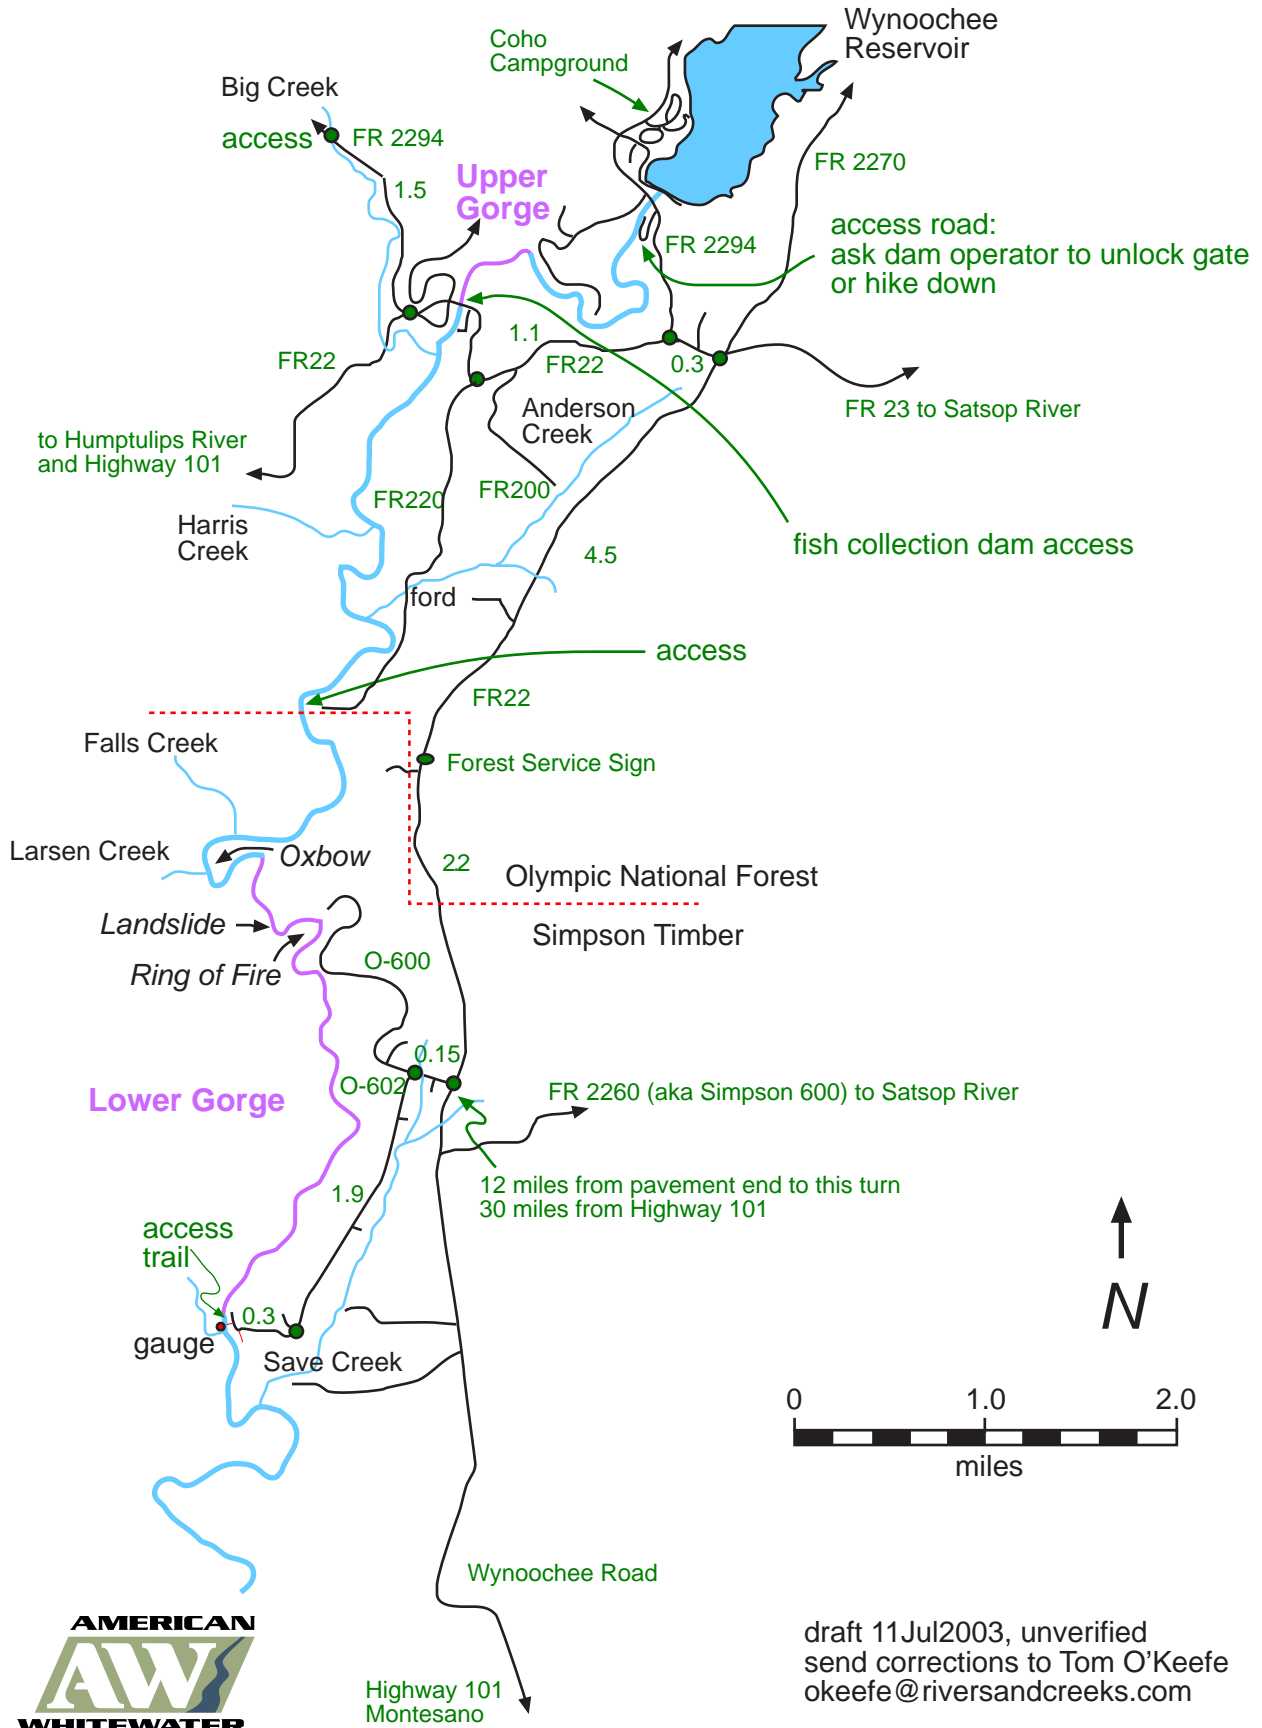

Wynoochee River Map

draft 11Jul2003, unverified
 send corrections to Tom O'Keefe
 okeefe@riversandcreeks.com